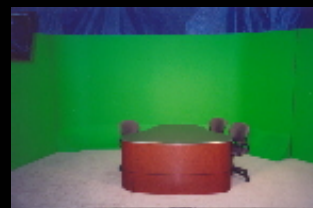

Uni-Set

about us

total system packages

product gallery

construction

current users

uni-cyc

news settings

testimonials

links

inquiries

contact us

News Settings

New Universal News Setting (NUNS)™

Click images above for detailed view window

Creates 7 - News - Talent Table Configurations The Nuns System Includes:

(1" to 1' Scale Model Pieces)

- 7 - Tops for 1 to 4 Person Tables
- 1 - U Shaped News Base
- 2 - Quarter Round Front Modules
- 1 - C Shaped Front Module
- 1 - Curved Inside and Out Panel
- 1 - Table Fronts / Shelves
- 1 - Storage Cart

Price $4375 (F.O.B.) Rochester

Specifications:

Tops - 2 Sided Dark Gray
Modules Burlled Mahogany and TV White
2 Sided Tape - Velcro - Paint, etc.

Now the correct table configuration is only an hour away using UNI-SET Modular Setting Pieces.

* This System combines with, and compliments other, UNI-SET Systems.