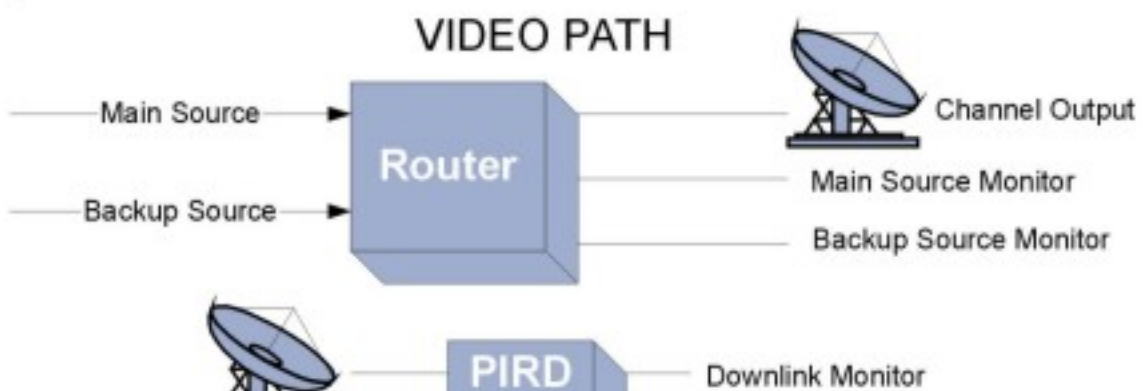

CTG-1000 MBS

Multi-Channel Broadcast System

The CTG-1000 MBS System is designed specifically for use in Multi-Channel Broadcast Facilities. This system integrates all the powerful features of the CTG-1000 SWR with additional software modules for Broadcast Operations Control and Sports Integration.

The block diagram below shows the integration of the Broadcast Operations Control (BOC) module with the CTG-1000 SWR to allow centralized monitoring of station channels. Users can monitor up to 120 channels each, select individual channels for closer monitoring, and switch to a trouble slide or backup source.

The next block diagram shows how, with the addition of the Sports Integration (SCO) module, multiple stations can act as their own small master control center to integrate sporting events with local commercials. The stations can also manipulate schedules for playout of commercials during each pod, as well as for commercial recueing and deleting.

CTG-1000 MBS Systems are used in such facilities as the California Broadcast Center, Castle Rock Broadcast Center, and DirecTV, Japan.