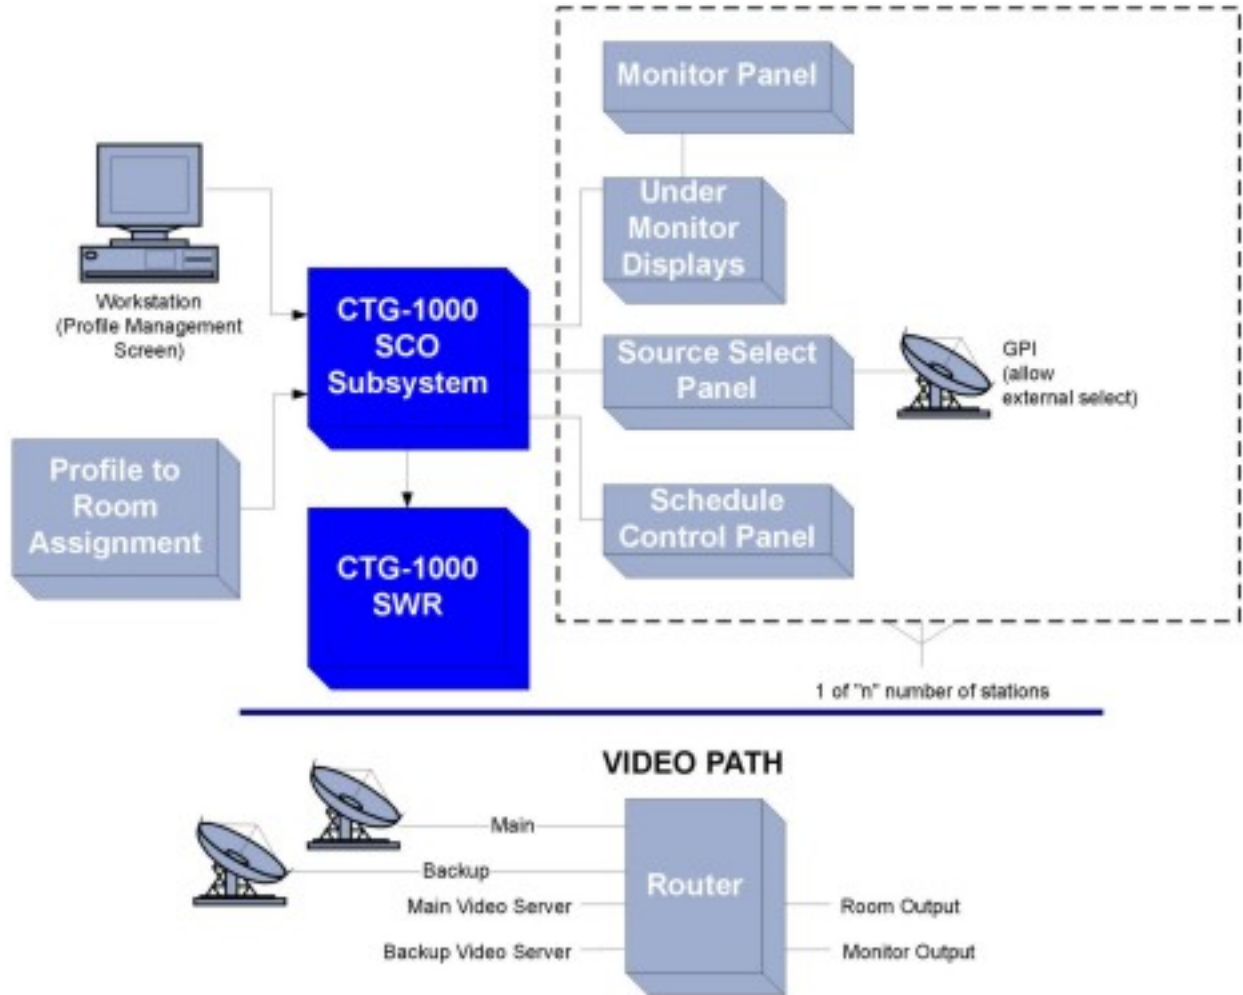

CTG-1000 MBS

Multi-Channel Broadcast System

The CTG-1000 MBS System is designed specifically for use in Multi-Channel Broadcast Facilities. This system integrates all the powerful features of the CTG-1000 SWR with additional software modules for Broadcast Operations Control and Sports Integration.

The block diagram below shows the integration of the Broadcast Operations Control (BOC) module with the CTG-1000 SWR to allow centralized monitoring of station channels. Users can monitor up to 120 channels each, select individual channels for closer monitoring, and switch to a trouble slide or backup source.

The next block diagram shows how, with the addition of the Sports Integration (SCO) module, multiple stations can act as their own small master control center to integrate sporting events with local commercials. The stations can also manipulate schedules for playout of commercials during each pod, as well as for commercial recueing and deleting.

CTG-1000 MBS Systems are used in such facilities as the California Broadcast Center, Castle Rock Broadcast Center, and DirecTV, Japan.