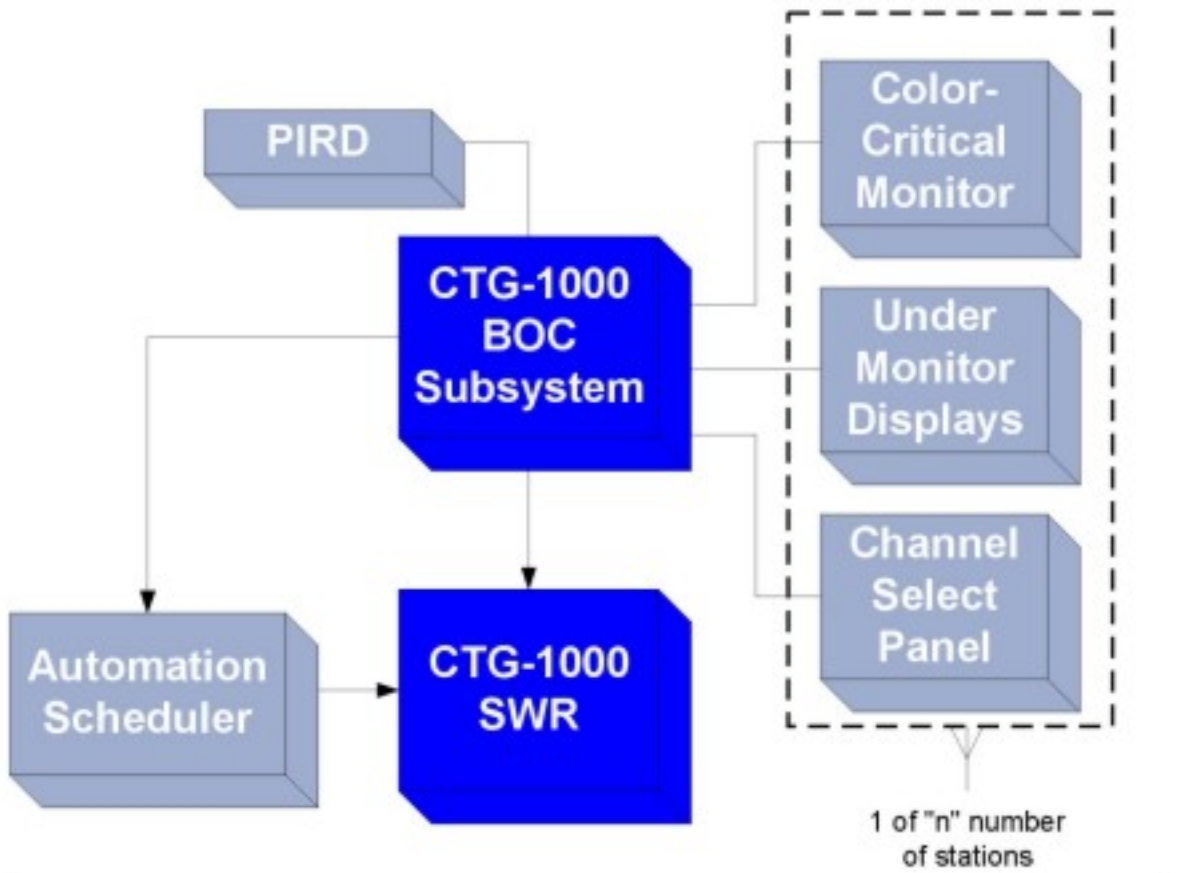

CTG-1000 MBS

Multi-Channel Broadcast System

The CTG-1000 MBS System is designed specifically for use in Multi-Channel Broadcast Facilities. This system integrates all the powerful features of the CTG-1000 SWR with additional software modules for Broadcast Operations Control and Sports Integration.

The block diagram below shows the integration of the Broadcast Operations Control (BOC) module with the CTG-1000 SWR to allow centralized monitoring of station channels. Users can monitor up to 120 channels each, select individual channels for closer monitoring, and switch to a trouble slide or backup source.

The next block diagram shows how, with the addition of the Sports Integration (SCO) module, multiple stations can act as their own small master control center to integrate sporting events with local commercials. The stations can also manipulate schedules for playout of commercials during each pod, as well as for commercial recueing and deleting.

CTG-1000 MBS Systems are used in such facilities as the California Broadcast Center, Castle Rock Broadcast Center, and DirecTV, Japan.