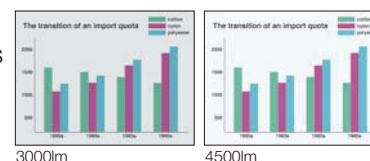

Compact, with Amazing Image Quality, Durability and Ease of Operation

Mitsubishi Electric continues its pioneering advancements in the field of image projection with introduction of three attractive mobile projectors.

Choose from three resolutions according to your application needs (FD630U, 1080p; WD620U, WXGA; XD600U, XGA).

Each is built to provide the reliability and durability synonymous with the Mitsubishi Electric name, and incorporates an array of user-friendly functions. When it comes to visual communications, these models offer a good balance between cost and features.

FULL HD 1080 **FD630U**
WIDE WXGA **WD620U**
XD600U

Choose from a Variety of Screen Sizes

From XGA to 1080p, Select the Resolution that Best Matches Your Needs.

The trend towards wide-screen television broadcasting and wide-screen computers continues to grow. The FD630U and WD620U projectors offer wide-aspect ratios suitable for displaying wide-screen content without distortion or compression.

Additionally, switching from an XGA projector to a WXGA projector increases the effective display screen area 1.3 times. What's more, upgrading to a 1080p projector gives a screen area 2.3 larger (compared to XGA).

Ecological & Cost-efficient

Stand-by Mode under 1W*1

Stand-by (low) mode power consumption is less than 1W, offering increased energy savings and further contributing to environmental preservation.

*1: Stand-by mode with network turned off, 3W in normal mode with network turned on.

Long 5,000hr*2 Lamp Life

By increasing the estimated lamp life, we've added the advantages of lower maintenance and reduced operating cost.

■Lamp Replacement Frequency*3

*2: When used in low lamp mode. Maximum lamp life in standard mode use is 3,000 hours.