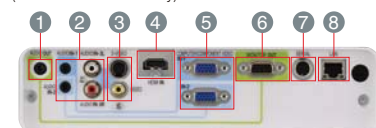

Input and Output Terminals

(XD600U/WD620U only)

1. 1 Audio output
2. 2 Audio input
3. 3 S-Video/Video
4. 4 HDMI
5. 5 PC/Component video input
6. 6 Monitor output
7. 7 Serial RS-232C
8. 8 LAN (RJ-45)