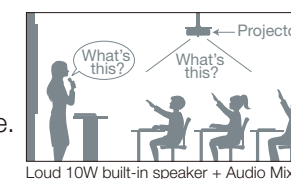

Microphone capability with mixing input audio source

Using the "Audio Mix*7" feature and wireless microphone available on the market, the presenter's voice is reproduced loud and clear in real-time.