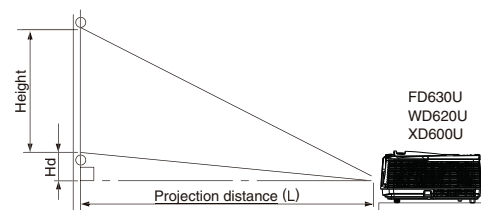

Screen Size and Projection Distance

Side view

The above numbers are approximate, and may be slightly different from the actual measurements.

Screen size chart (FD630U)

Diagonal size		Screen (16 : 9)				Distance from screen (L)				Height projected image (Hd)	
inch	cm	inch	cm	inch	cm	Shortest (Wide)	Longest (Tele)	inch	m	inch	cm
40	102	35	89	20	50	47	1.2	71	1.8	6.6	17
60	152	52	133	29	75	71	1.8	107	2.7	9.9	25
80	203	70	177	39	100	96	2.4	144	3.6	13.2	34
100	254	87	221	49	125	120	3.1	180	4.6	16.5	42
150	381	131	332	74	187	182	4.6	271	6.9	24.7	63
200	508	174	443	98	249	243	6.2	362	9.2	33.0	84
250	635	218	553	123	311	304	7.7	453	11.5	41.2	105
300	762	261	664	147	374	365	9.3	-	-	49.5	126

Screen size chart (WD620U)

Diagonal size		Screen (16 : 10)				Distance from screen (L)				Height projected image (Hd)	
inch	cm	inch	cm	inch	cm	Shortest (Wide)	Longest (Tele)	inch	m	inch	cm
40	102	34	86	21	54	48	1.2	72	1.8	6.2	16
60	152	51	129	32	61	73	1.9	110	2.8	9.2	23
80	203	68	172	42	108	98	2.5	147	3.7	12.3	31
100	254	85	215	53	135	123	3.1	184	4.7	15.4	39
150	381	127	323	79	202	186	4.7	277	7.0	23.1	59
200	508	170	431	106	269	248	6.3	370	9.4	30.8	78
250	635	212	538	132	337	311	7.9	463	11.8	38.5	98
300	762	254	646	159	404	373	9.5	-	-	46.2	117

Screen size chart (XD600U)

Diagonal size		Screen (4 : 3)				Distance from screen (L)				Height projected image (Hd)	
inch	cm	inch	cm	inch	cm	Shortest (Wide)	Longest (Tele)	inch	m	inch	cm
40	102	32	81	24	61	45	1.1	67	1.7	3.6	9
60	152	48	122	36	91	68	1.7	102	2.6	5.4	14
80	203	64	163	48	122	91	2.3	137	3.5	7.2	18
100	254	80	203	60	152	115	2.9	171	4.3	9.0	23
150	381	120	305	90	229	173	4.4	258	6.5	13.5	34
200	508	160	406	120	305	231	5.9	344	8.7	18.0	46
250	635	200	508	150	381	289	7.3	431	10.9	22.5	57
300	762	240	610	180	457	348	8.8	-	-	27.0	69

MITSUBISHI ELECTRIC CORPORATION
HEAD OFFICE : TOKYO BLDG., 2-7-3, MARUNOUCHI, CHIYODA-KU, TOKYO 100-8310, JAPAN
Global.MitsubishiElectric.com/projectors/

MITSUBISHI DIGITAL ELECTRONICS OF AMERICA, INC.
Presentation Products Division
www.mitsubishi-presentations.com

MITSUBISHI ELECTRIC SALES CANADA, INC.
Display & Imaging Solutions Division
www.mitsubishielectric.ca