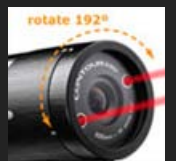

Capture the Whole Scene

At 135 degrees, the ContourHD Wearable Camcorder lens strikes the perfect balance in capturing the entire scene without over-distorting the video.

Wearable Anywhere

We take "wearable" seriously! With our patent-pending TRail™ Mounts, "slide and lock" your ContourHD helmet cam onto a series of mounts for your goggles, helmet, handlebars, vehicle, or anywhere else you can think of.

Smallest in the World

Fitting in the palm of your hand and weighing almost nothing (4.3 ounces), ContourHD is the smallest and lightest HD Wearable Camcorder in the world.

One Button

ContourHD's operations couldn't be easier. Slide the record switch forward to record and slide it back to stop. Record in silent mode (no beeps)? Yep, that's an option too.

Dual Laser Alignment

Have you ever seen a camera with lasers? ContourHD helmet camera uses two of them and a 180° rotating lens to ensure you line up the shot every time.

Armored Body

A water-resistant HD helmet cam for all seasons, its anodized aluminum body withstands dust, dirt, mud, and snow. It's also shock, vibration and impact resistant.