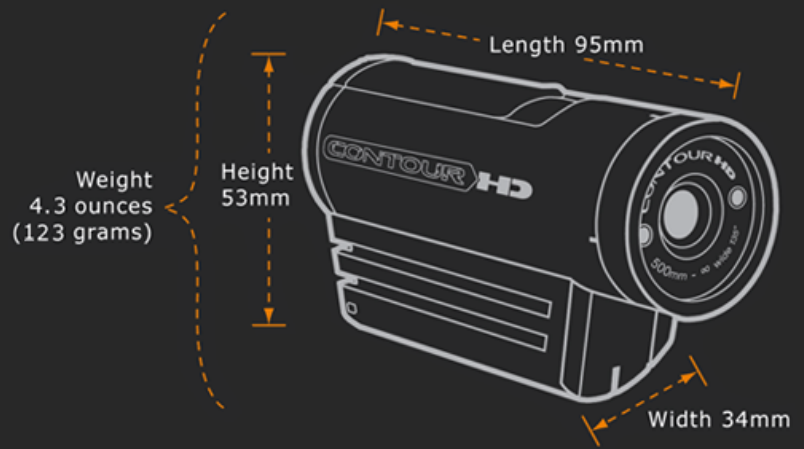

Goggle Mount
Flat Surface Mount
Rechargeable Battery (3hrs)
USB Cable

Battery & Power

Removable Lithium-Ion Battery
Record Time: Up to 3 hours
Charge via USB to Computer
or chargers (sold separately)
Charge Time: 4 hours (average)

Body

Water Resistant
Aluminum and Fiberglass Body
Compatible with TRail Mount System

About VholdR

About Us
Press Kit
Contact Us

Follow Us

Blog
Twitter
Facebook

Our Products

About ContourHD
Find a Retailer
Partner Portal

Support

Contact Support
FAQ
Forums
Terms of Service
Community Guidelines