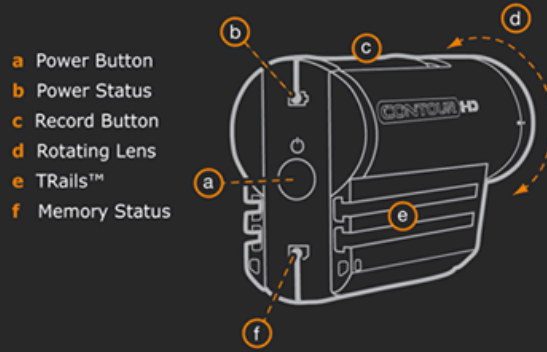

Goggle Mount
Flat Surface Mount
Rechargeable Battery (3hrs)
USB Cable

Battery & Power

Removable Lithium-Ion Battery
Record Time: Up to 3 hours
Charge via USB to Computer
or chargers (sold separately)
Charge Time: 4 hours (average)

Body

Water Resistant
Aluminum and Fiberglass Body
Compatible with TRail Mount System

About VholdR

About Us
Press Kit
Contact Us

Follow Us

Blog
Twitter
Facebook

Our Products

About ContourHD
Find a Retailer
Partner Portal

Support

Contact Support
FAQ
Forums
Terms of Service
Community Guidelines