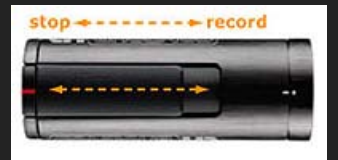

Capture the Whole Scene

At 135 degrees, the ContourHD Wearable Camcorder lens strikes the perfect balance in capturing the entire scene without over-distorting the video.

Wearable Anywhere

We take "wearable" seriously! With our patent-pending TRail™ Mounts, "slide and lock" your ContourHD helmet cam onto a series of mounts for your goggles, helmet, handlebars, vehicle, or anywhere else you can think of.

Smallest in the World

Fitting in the palm of your hand and weighing almost nothing (4.3 ounces), ContourHD is the smallest and lightest HD Wearable Camcorder in the world.

One Button

ContourHD's operations couldn't be easier. Slide the record switch forward to record and slide it back to stop. Record in silent mode (no beeps)? Yep, that's an option too.