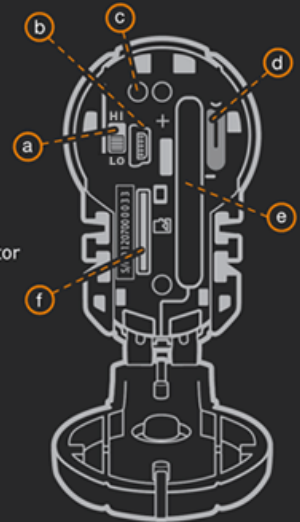

Goggle Mount
Flat Surface Mount
Rechargeable Battery (3hrs)
USB Cable

Battery & Power

Removable Lithium-Ion Battery
Record Time: Up to 3 hours
Charge via USB to Computer
or chargers (sold separately)
Charge Time: 4 hours (average)

Body

Water Resistant
Aluminum and Fiberglass Body
Compatible with TRail Mount System

About VholdR

About Us
Press Kit
Contact Us

Follow Us

Blog
Twitter
Facebook

Our Products

About ContourHD
Find a Retailer
Partner Portal

Support

Contact Support
FAQ
Forums
Terms of Service
Community Guidelines