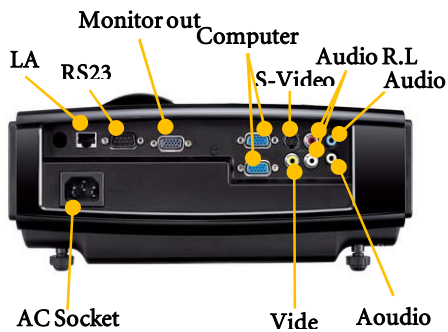

### HIGHLIGHTS

- Short Throw (0.6 Throw Ratio)
- Filter Free Design
- No Color Decay
- Crestron LAN Control
- 2500 ANSI Lumens
- XGA Native Resolution
- BrilliantColor™
- 3D Color Management
- VIDI™
- 6 Segments Color Wheel
- Keystone ± 30 Degree
- 5W x 2 Speakers
- Variable Audio Out
- Closed Captioning