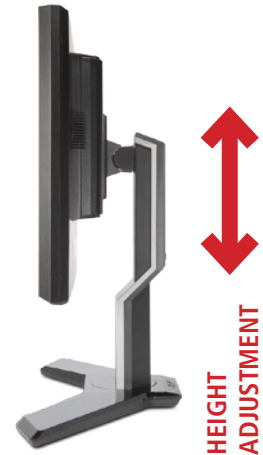

View it, Touch it, Experience it!

Wide Advantage

The 16:9 widescreen LCD monitor unlocks new multitasking possibilities to increase productivity, and delivers a fabulous multimedia experience.

Ergonomic Design

Acer T230H enhances your viewing experience via an ergonomic design, you can easily adjust the height, or tilt the monitor to suit your individual needs.

All Digital Connectivity

Advanced HDMI™ connectivity delivers the highest-quality video and audio currently available.

View it, Touch it, Experience it!

Display Area	23" Wide, 509.76 x 286.74 mm
Colours Supported	16.7 M
Maximum Resolution and Refresh Rate	FULL HD 1920 x 1080 @ 60Hz
Brightness	300 nits cd/m2
Contrast Ratio	80,000:1 (ACM)
Viewing Angle	160° (H) / 160° (V)
Response Time	2ms GTG
Input Signal	VGA, DVI, and HDMI™ (with HDCP support)
Power Consumption	35.57W
Dimensions	567.3 x 404 x 216.9 mm (W x H x D)
Mechanical Adjustment	-5°~ 15° Tilt, Swivel
Height Adjustment	110mm
Speakers	1.5W x 2
VESA Wall Mounting	100 x 100 mm
Weight	11.3kg (Gross) 8.5kg (Net)
Kensington Lock support	Yes
MTBF Hours	50000hr/25°C
Warranty	3 year pick up and return