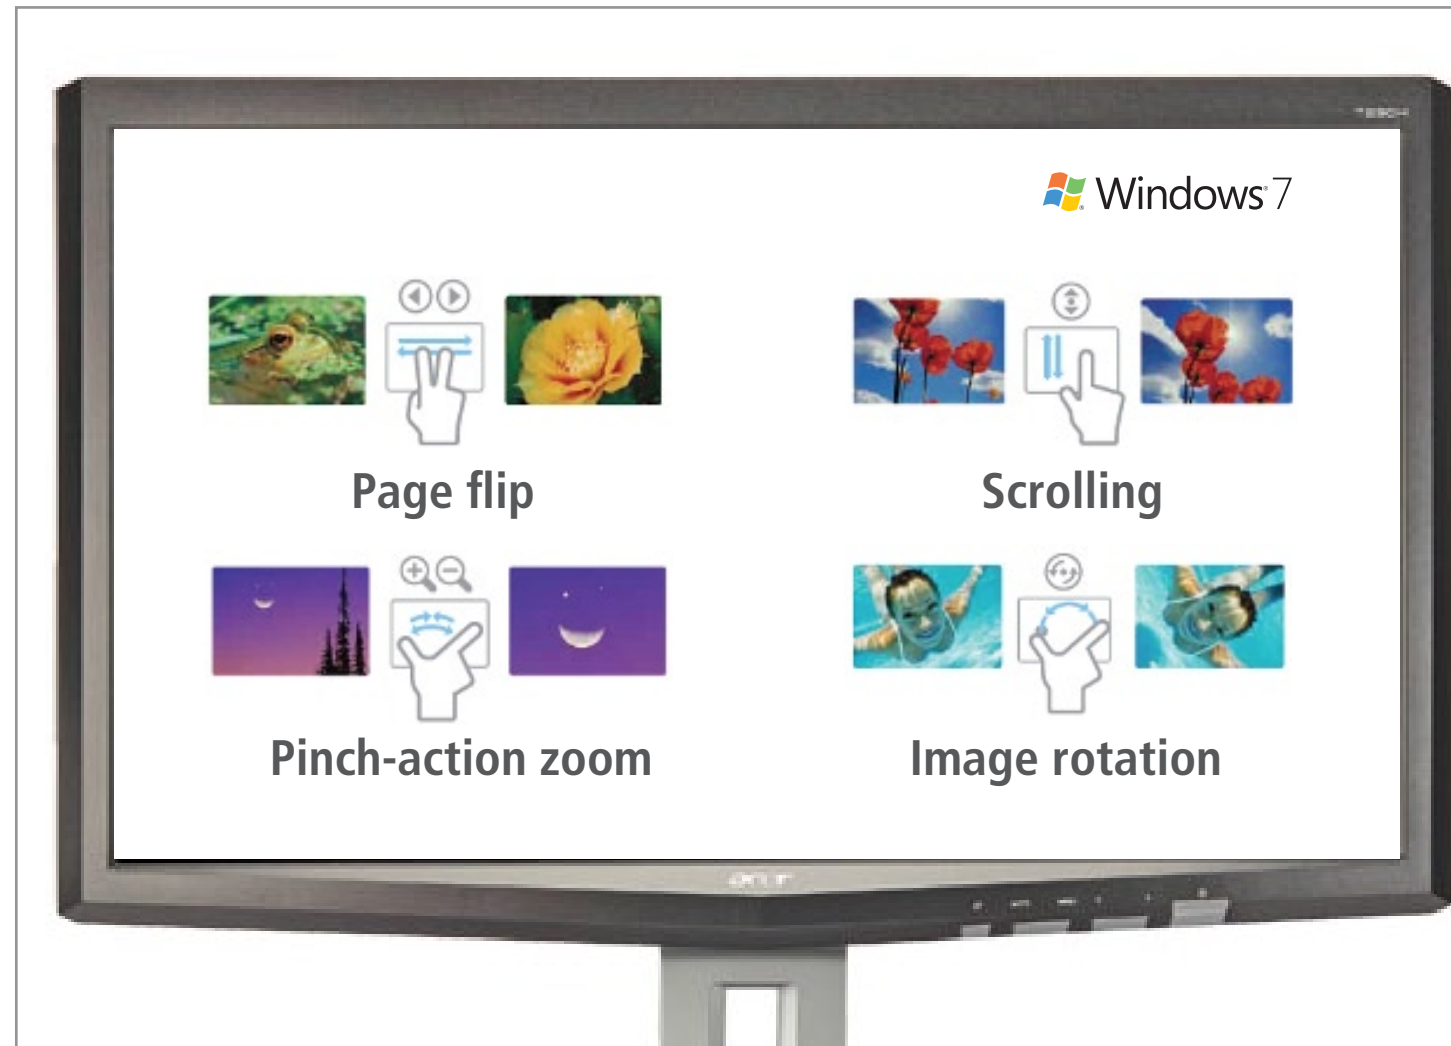

View it, Touch it, Experience it!

Touch the Difference

T230H is Acer's first touch-activated display solution offering fantastic touch-enabled possibilities made available to you via Windows® 7. Free yourself from the PC mouse and increase productivity. The solid T230H is encased within a sleek and clean cut height adjustable design, enabling additional functional and comfort benefits to your work and media area.

View it, Touch it, Experience it!

Touch-enabled Functionality

Acer T230H lets you enjoy all the touch qualities of Windows® 7. Rotate images, flip pages, pinch, and draw on the multi-touch screen with simple hand gestures. Expanded functionality, ergonomics & increased productivity. Scroll, search, zoom, and rotate with one touch within a comfortable work position. You are no longer reliant on the PC mouse plus you can work with increased speed.

View it, Touch it, Experience it!

Wide Advantage

The 16:9 widescreen LCD monitor unlocks new multitasking possibilities to increase productivity, and delivers a fabulous multimedia experience.

Ergonomic Design

Acer T230H enhances your viewing experience via an ergonomic design, you can easily adjust the height, or tilt the monitor to suit your individual needs.

All Digital Connectivity

Advanced HDMI™ connectivity delivers the highest-quality video and audio currently available.